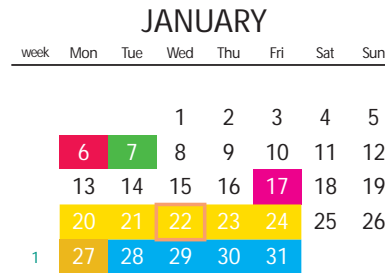

IMPORTANT DATES TR1

April 2025

- SAT 12 Last Date to Withdraw in eStudent
- MON 14-FRI 18 Study Vacation
- FRI 18 Public Holiday: Good Friday
- MON 21 Public Holiday: Easter Monday
- TUE 22-TUE 29 Exam Period
- FRI 25 Public Holiday: ANZAC Day
- TUE 29 Trimester 1 ends

May 2025

- MON 5 Public Holiday: Labour Day
- MON 12 Results Published
- WED 14-SAT 17 Deferred & Supplementary Exams (subject to change)

This calendar shows Trimester 1 dates only.
For other academic calendars see:
<https://www.jcu.edu.au/students/academic-calendars>