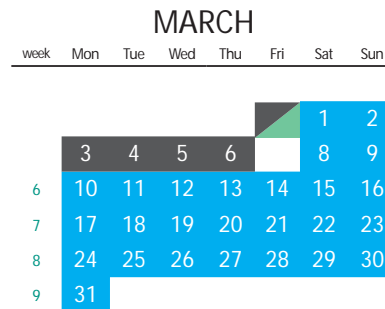

IMPORTANT DATES TR1

April 2025

- SAT 12 Last Date to Withdraw in eStudent
- MON 14-FRI 18 Study Vacation
- FRI 18 Public Holiday: Good Friday
- MON 21 Public Holiday: Easter Monday
- TUE 22-TUE 29 Exam Period
- FRI 25 Public Holiday: ANZAC Day
- TUE 29 Trimester 1 ends

May 2025

- MON 5 Public Holiday: Labour Day
- MON 12 Results Published
- WED 14-SAT 17 Deferred & Supplementary Exams (subject to change)

This calendar shows Trimester 1 dates only.
For other academic calendars see:
<https://www.jcu.edu.au/students/academic-calendars>