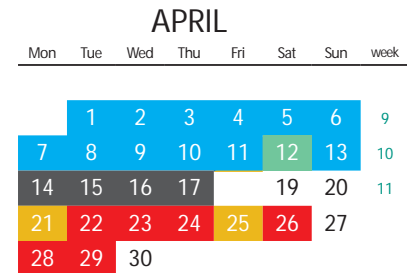

IMPORTANT DATES TR1

April 2025

- SAT 12 Last Date to Withdraw in eStudent
- MON 14-FRI 18 Study Vacation
- FRI 18 Public Holiday: Good Friday
- MON 21 Public Holiday: Easter Monday
- TUE 22-TUE 29 Exam Period
- FRI 25 Public Holiday: ANZAC Day
- TUE 29 Trimester 1 ends

May 2025

- MON 5 Public Holiday: Labour Day
- MON 12 Results Published
- WED 14-SAT 17 Deferred & Supplementary Exams (subject to change)

This calendar shows Trimester 1 dates only.
For other academic calendars see:
<https://www.jcu.edu.au/students/academic-calendars>